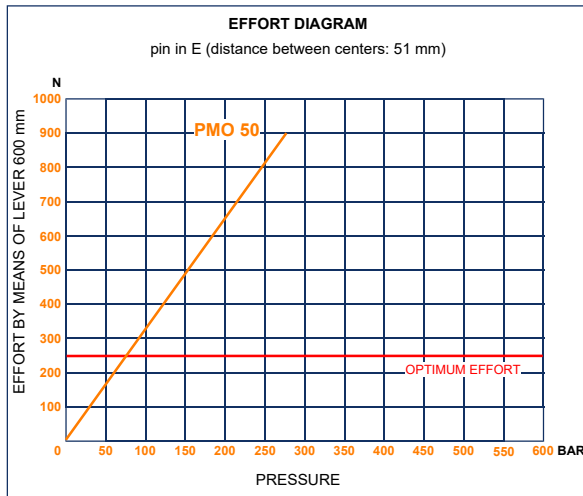

PMO 50 s

with release hand knob
double acting hand pump for single acting cylinder
for fixing to wall

Specifications:

- Cast iron body
- Piston treated with Niploy
- White zinc plated support lever
- Lever connection Ø 27
- White zinc plated external parts
- Standard colour black

DISPLACEMENT cm ³	A mm	B mm	C mm	D °	E °	ACTUAL DISPLACEMENT cm ³	PRESSURE BAR		MASS KG	CODE WITHOUT BELLOWS	CODE WITH BELLOWS
							OPTIMAL	MAX			
50	--	--	--	38	37	43,825	80	280	3,400	6077.0005	6077.0032