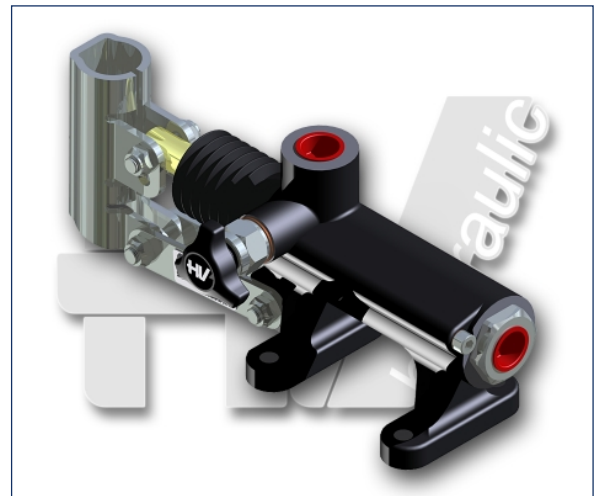

PMO 50 s

with release hand knob
double acting hand pump for single acting cylinder
for fixing to wall

Specifications:

- Cast iron body
- Piston treated with Niploy
- White zinc plated support lever
- Lever connection Ø 27
- White zinc plated external parts
- Standard colour black

DISPLACEMENT cm ³	A mm	B mm	C mm	D °	E °	ACTUAL DISPLACEMENT cm ³	PRESSURE BAR		MASS KG	CODE WITHOUT BELLOWS	CODE WITH BELLOWS
							OPTIMAL	MAX			
50	--	--	--	38	37	43,825	80	280	3,400	6077.0005	6077.0032