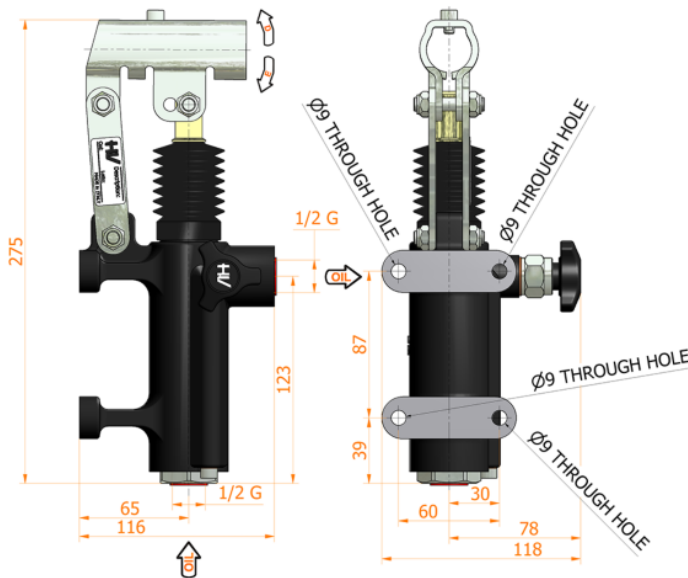

PMO 50 s

with release hand knob
double acting hand pump for single acting cylinder
for fixing to wall

Specifications:

- Cast iron body
- Piston treated with Niploy
- White zinc plated support lever
- Lever connection Ø 27
- White zinc plated external parts
- Standard colour black

DISPLACEMENT cm ³	A mm	B mm	C mm	D °	E °	ACTUAL DISPLACEMENT cm ³	PRESSURE BAR		MASS KG	CODE WITHOUT BELLOWS	CODE WITH BELLOWS
							OPTIMAL	MAX			
50	--	--	--	38	37	43,825	80	280	3,400	6077.0005	6077.0032